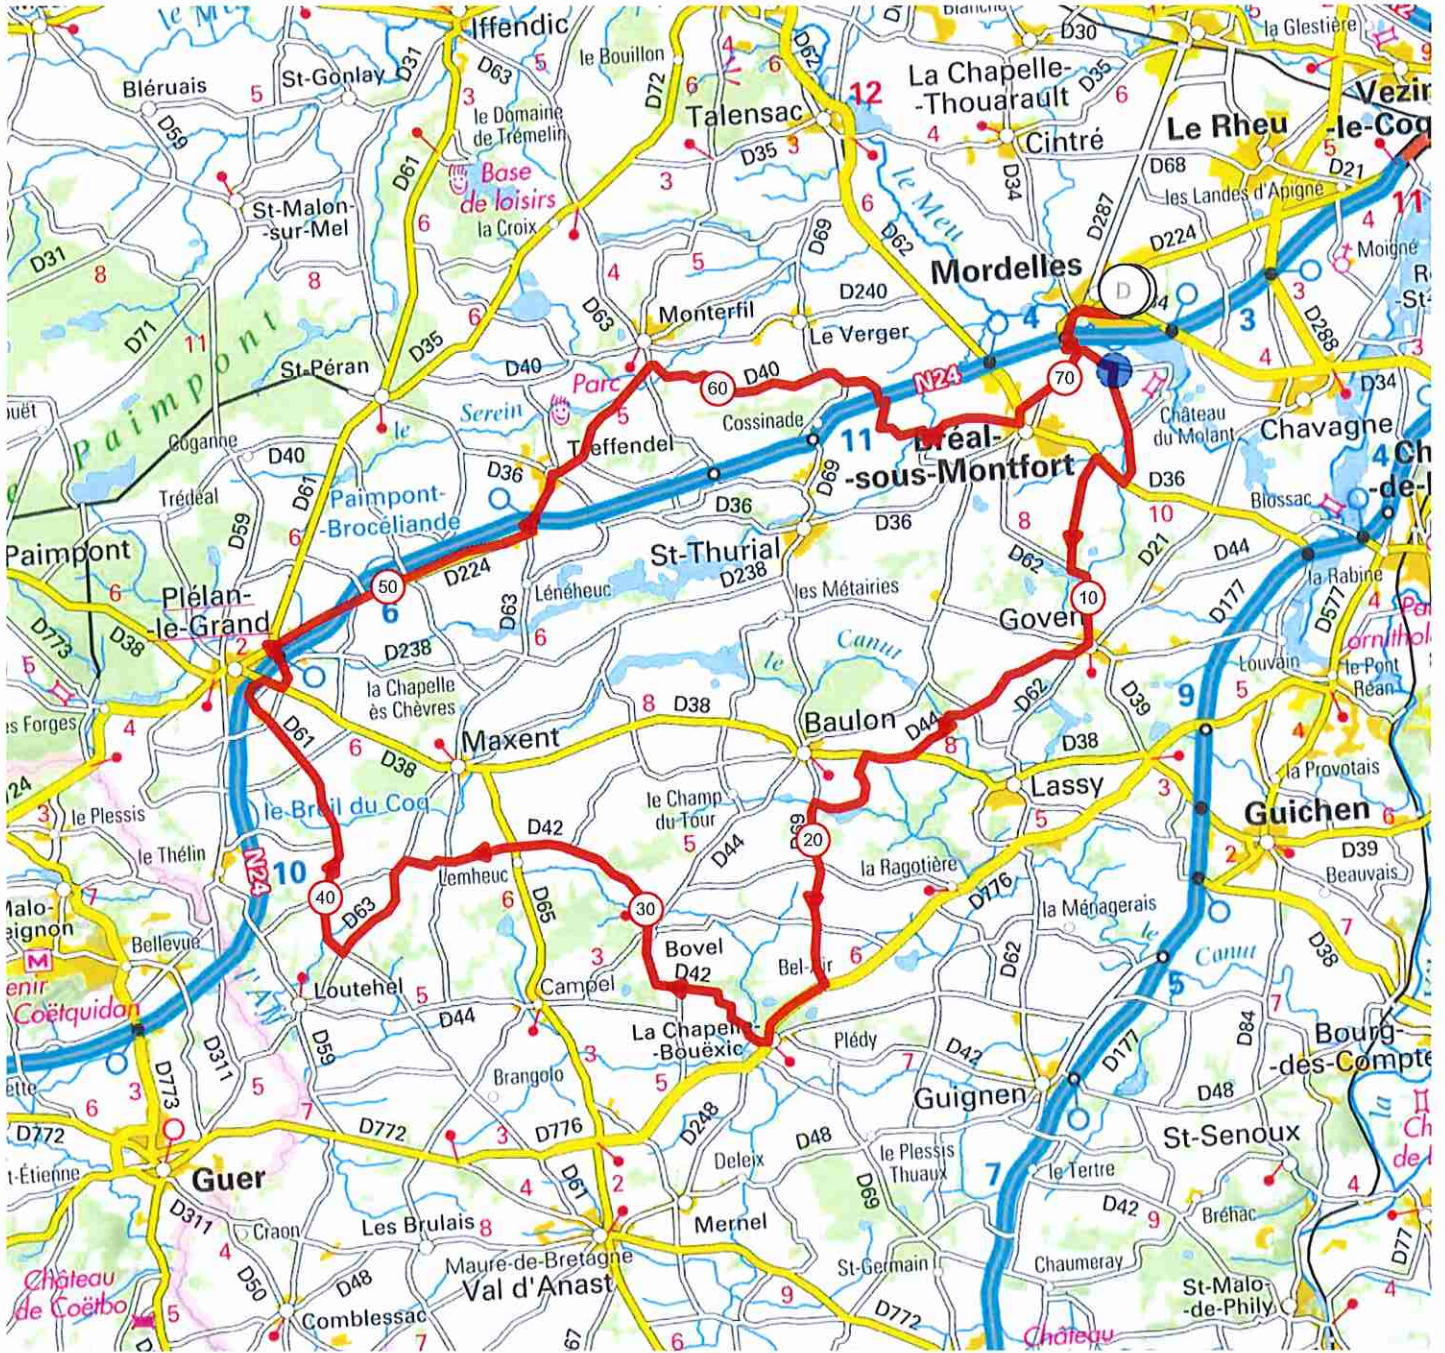

# # 10745693 | Cyclisme - Route | CIRCUIT DU 1 DECEMBRE

Mordelles -> Mordelles

73.007 km 585 m 583 m 23 m 142 m

<5%
<7%
<10%
<15%
>15%

23m 142m 585m 583m

Leaflet | © IGN France ign.fr, Powered by GraphHopper

© 2019 Openrunner

Goven - chapelle Bouexie - Bovel - Plélan - Treffendel  
 bas Monterfil - Breil - Mordelles.