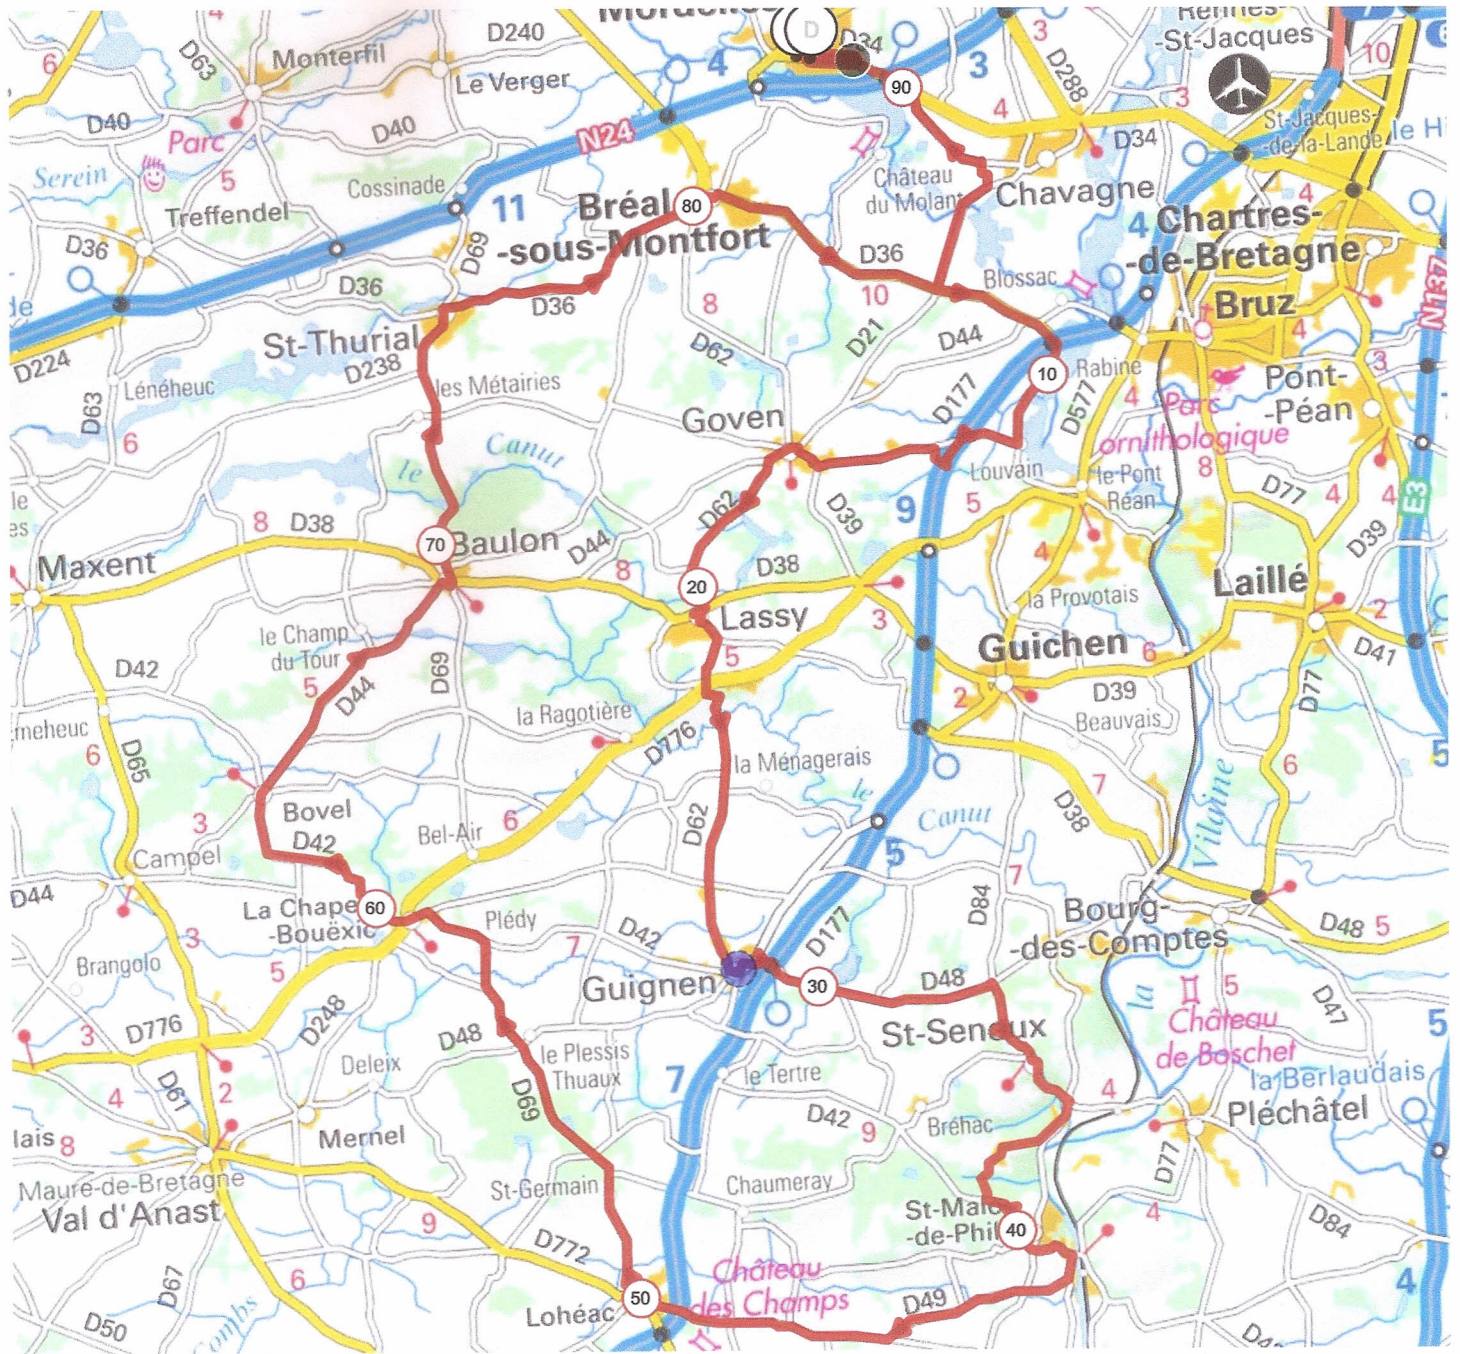

12531522 | Cyclisme - Route | 14 février

Mordelles -> Mordelles

92.117 km 966 m 964 m 14 m 121 m

<5% <7% <10% <15% >15%

14m 121m 966m 964m

Leaflet | © IGN France ign.fr, Powered by GraphHopper Emailleries la Roussière 3 km D52

© 2021 Openrunner

Chavagne - Louvain - Goven - Lassay - Guichen - St Senoux - Lohéac
Chapelle Bouëxic - Bovel - Baulon - St-Thurial - Béal - Chavagne