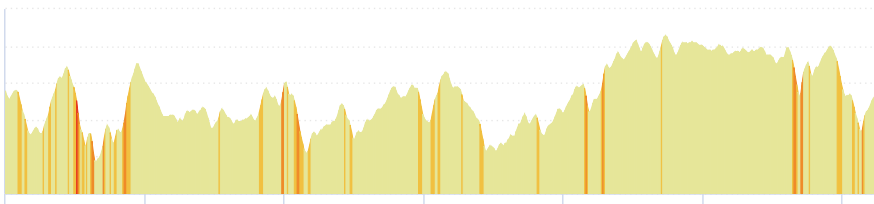

13637863 | Cyclisme - Route | HERVE 62
Guichen -> Saint-Thurial
62.755 km 714 m 723 m 26 m 129 m

<5% <7% <10% <15% >15%

26m 129m 714m 723m

3 km

Leaflet | Maps © Thunderforest thunderforest.com - Data © OpenStreetMap contributors