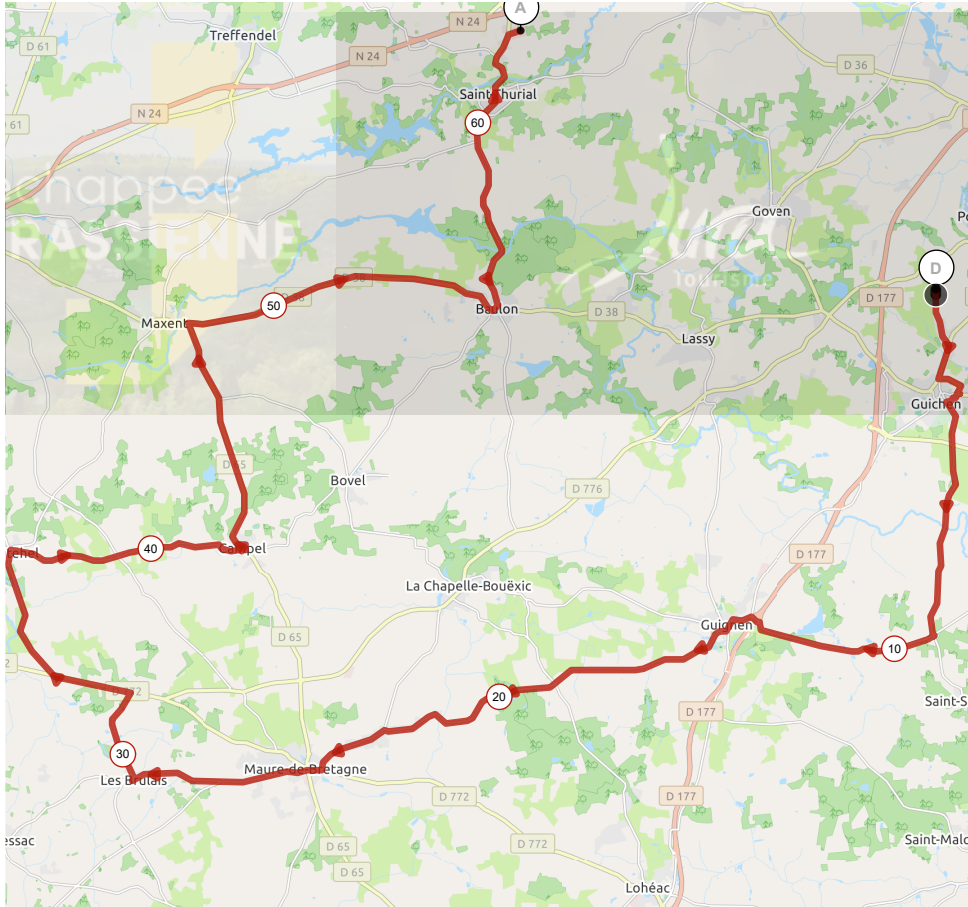

13637863 | Cyclisme - Route | HERVE 62
Guichen -> Saint-Thurial
62.755 km 714 m 723 m 26 m 129 m

<5% <7% <10% <15% >15%

26m 129m 714m 723m

3 km

Leaflet | Maps © Thunderforest thunderforest.com - Data © OpenStreetMap contributors