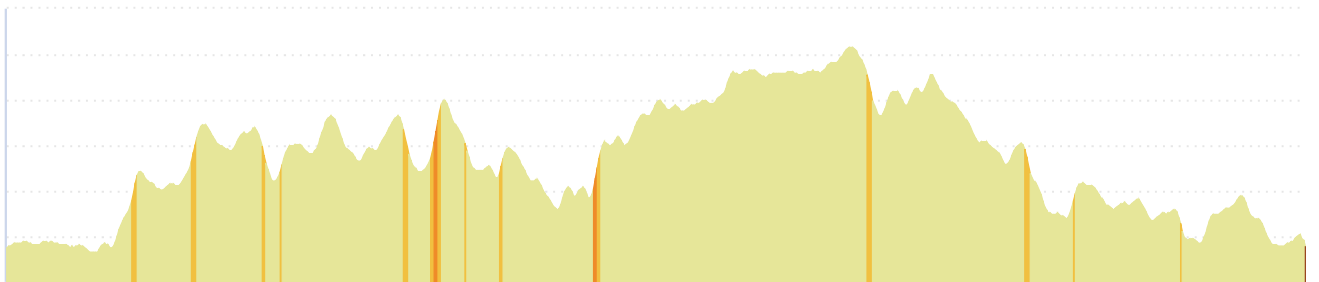

14017605 | Cyclisme - Route | 12 DECEMBRE

Mordelles -> Mordelles

71.696 km \uparrow 567 m \downarrow 566 m \updownarrow 20 m \up 155 m

<5% <7% <10% <15% >15%

20m 155m 567m 566m

3 km

Leaflet | © IGN France ign.fr, Powered by GraphHopper