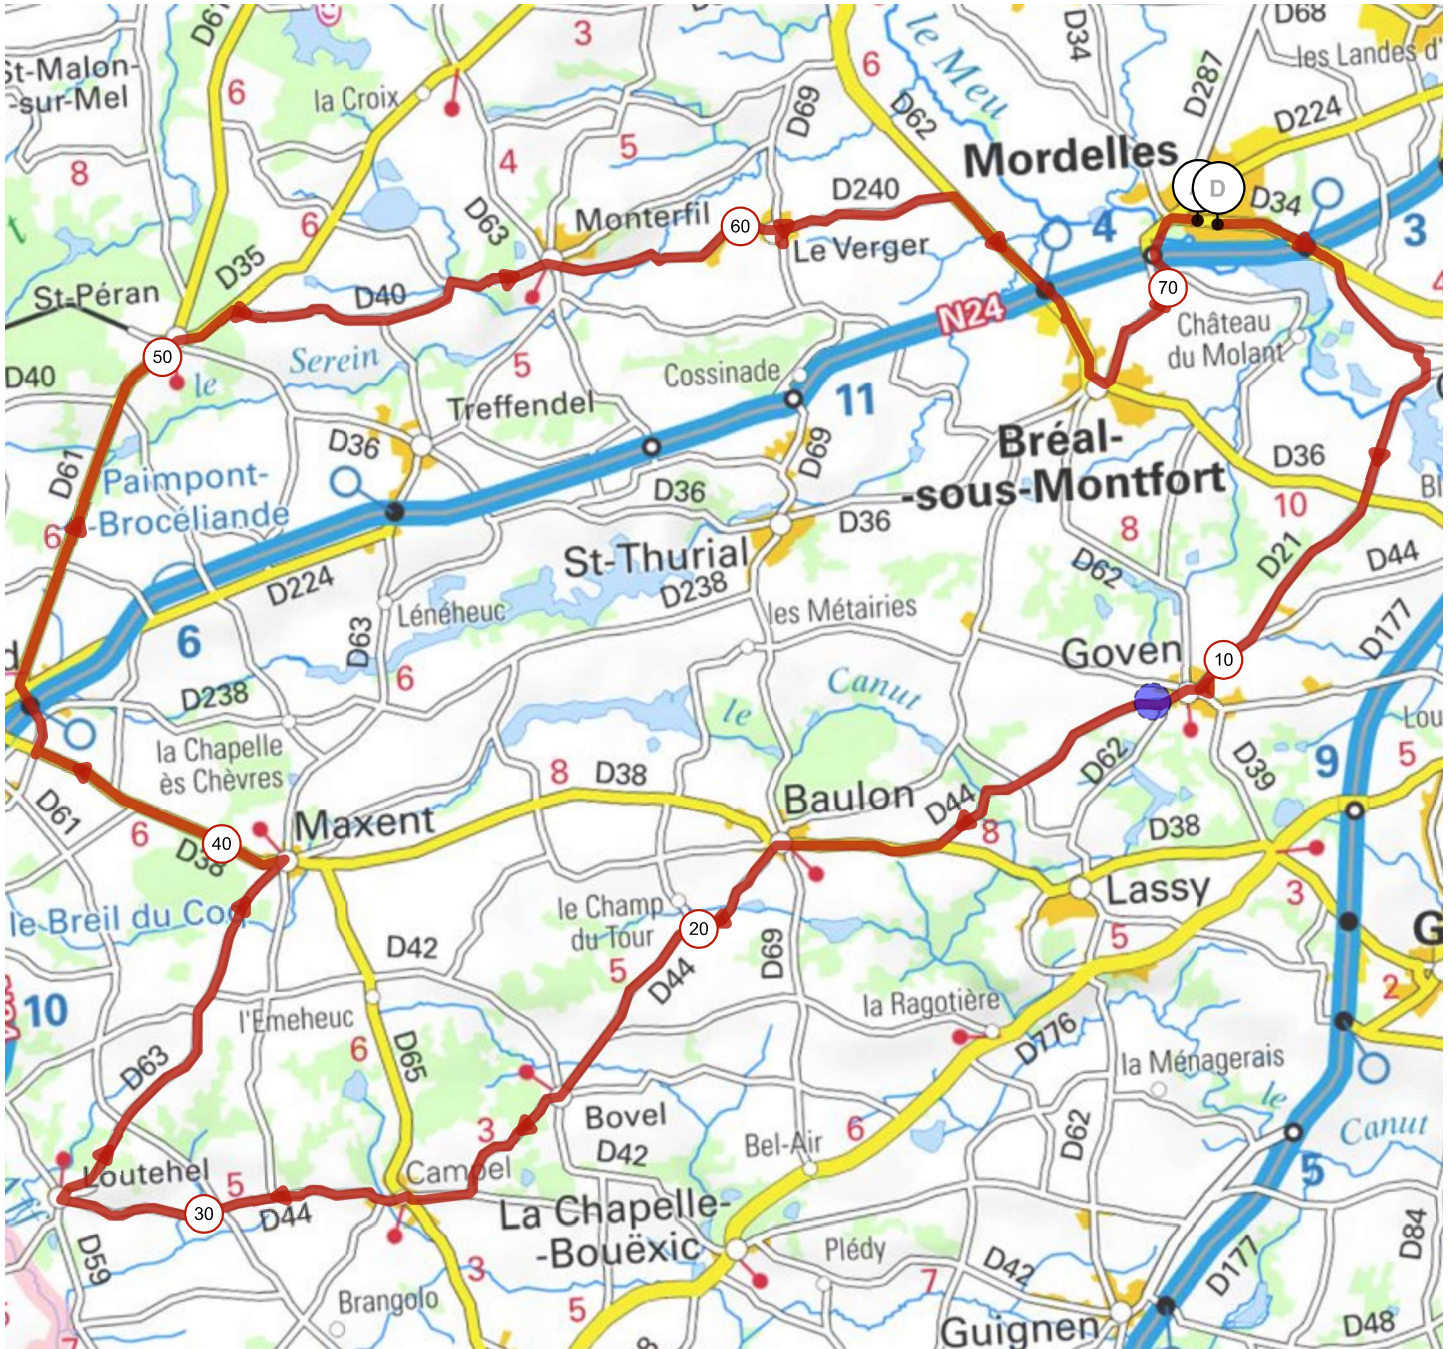

14017605 | Cyclisme - Route | 12 DECEMBRE

Mordelles -> Mordelles

71.696 km \uparrow 567 m \downarrow 566 m \updownarrow 20 m \up 155 m

<5% <7% <10% <15% >15%

20m 155m 567m 566m

3 km

Leaflet | © IGN France ign.fr, Powered by GraphHopper