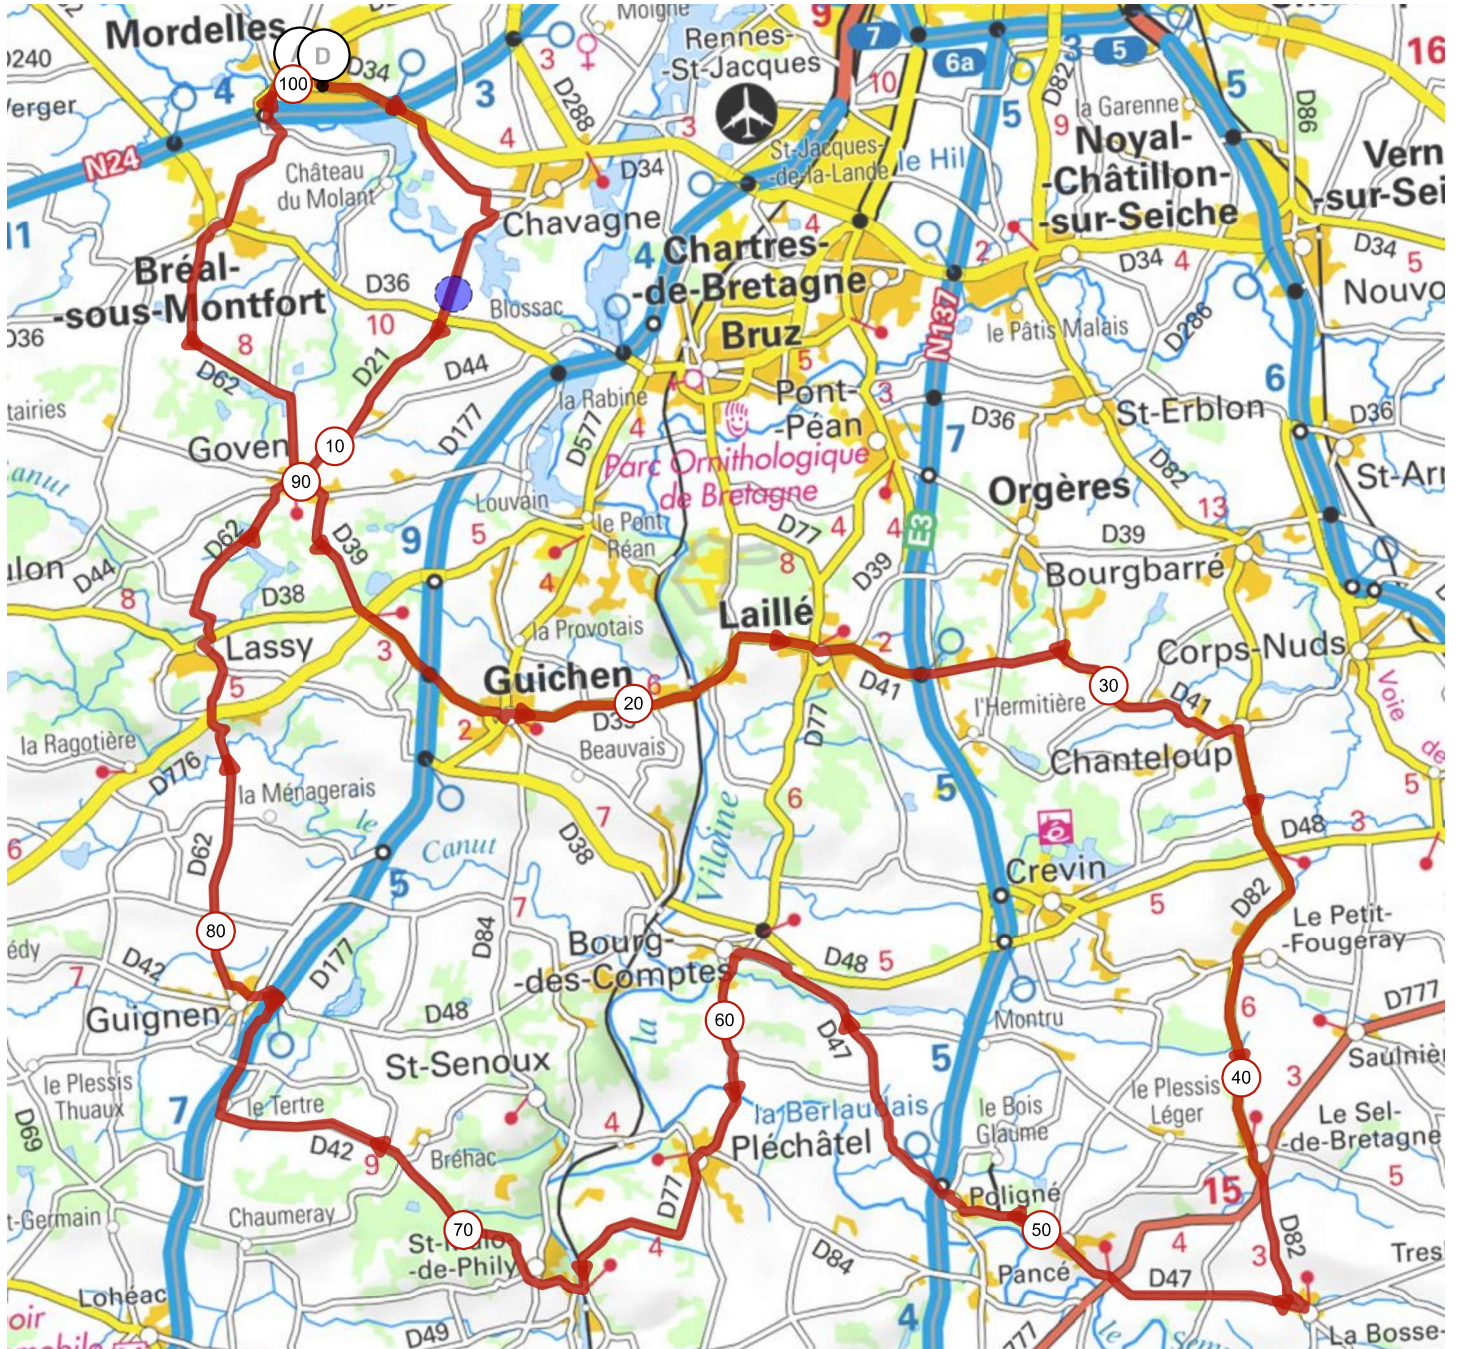

14529577 | Cyclisme - Route | 10 AVRIL

Mordelles -> Mordelles

100.088 km ↑ 1174 m ↓ 1170 m ▲ 12 m ▲ 112 m

<5% <7% <10% <15% >15%

12m 112m 1174m 1170m

3 km

Leaflet | Powered by GraphHopper, © IGN France ign.fr

© 2022 Openrunner