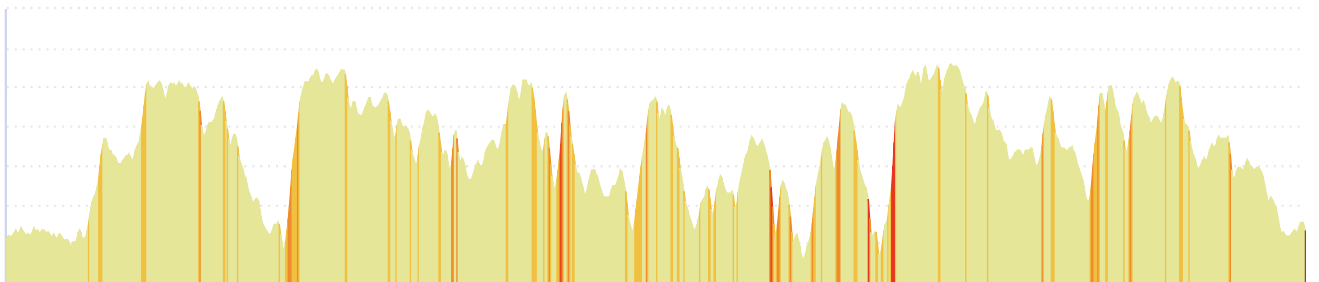

14529577 | Cyclisme - Route | 10 AVRIL

Mordelles -> Mordelles

100.088 km ↑ 1174 m ↓ 1170 m ▲ 12 m ▲ 112 m

<5% <7% <10% <15% >15%

12m 112m 1174m 1170m

3 km

Leaflet | Powered by GraphHopper, © IGN France ign.fr