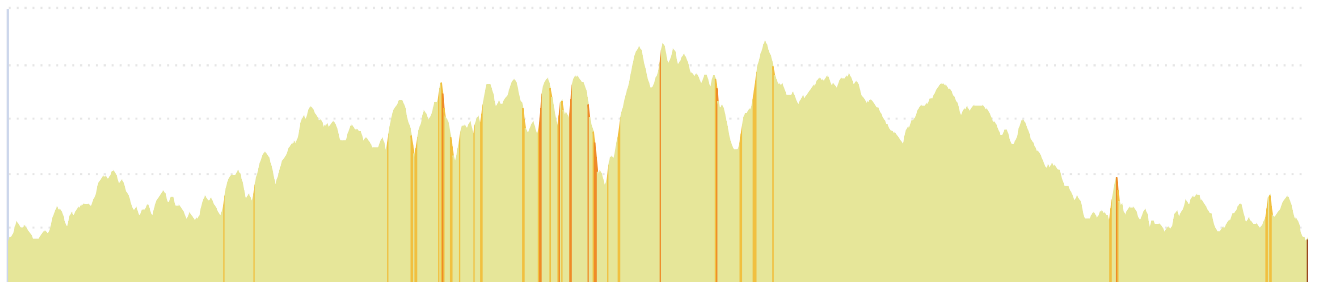

14748373 | Cyclisme - Route | 15 mai 2022

Mordelles -> Mordelles

199.074 km \uparrow 834 m \downarrow 833 m \blacktriangle 23 m \blacktriangle 132 m

23m 132m 834m 833m

<5% <7% <10% <15% >15%

3 km

Leaflet | Powered by GraphHopper, © IGN France ign.fr