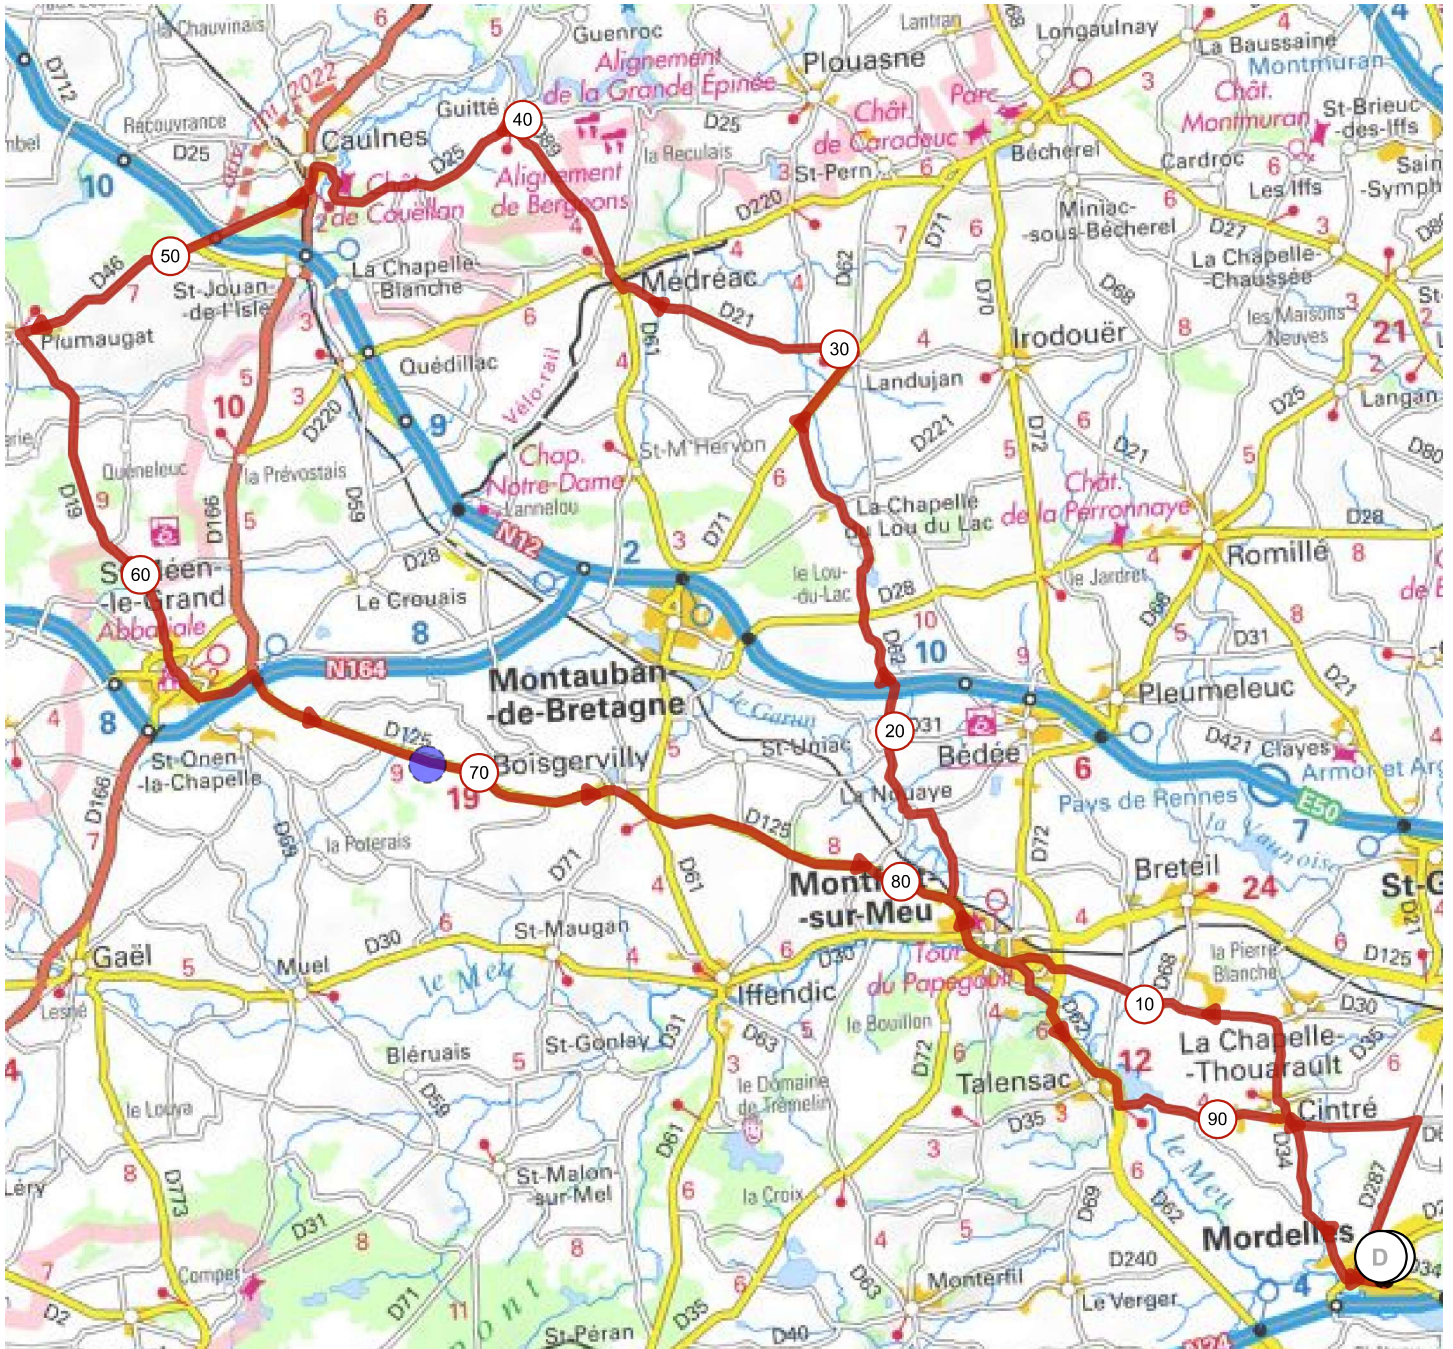

14748373 | Cyclisme - Route | 15 mai 2022

Mordelles -> Mordelles

199.074 km \uparrow 834 m \downarrow 833 m \blacktriangle 23 m \blacktriangle 132 m

23m 132m 834m 833m

<5% <7% <10% <15% >15%

3 km

Leaflet | Powered by GraphHopper, © IGN France ign.fr

© 2022 Openrunner